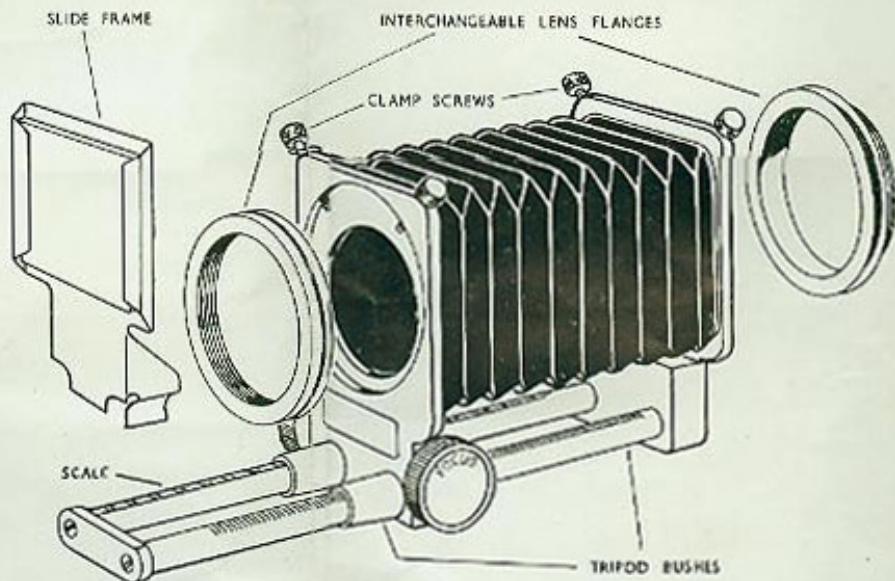

Extension Range from 30mm. to 150mm. (1½" to 6").

Twin focussing pillars with rack and pinion movement.

Rigid lock.

Scale for calculating exposures

Full instructions with each unit.

- ★ **PRECISION ULTRA CLOSE-UPS**
- ★ **2"x2" SLIDE REPRODUCTION**
- ★ **TELEPHOTOGRAPHY**

## TWO TRIFOD HOLES FOR BALANCED SUPPORT

COMPLETE WITH ANY STANDARD SIZE SCREW FITTING MOUNTS £7.11.0 ea.  
Screw fittings available for: Edixa, Praktica, Pentax, Yashica J3, Zenith, Contax D, Wrayflex, Asahiflex, Leica screw.